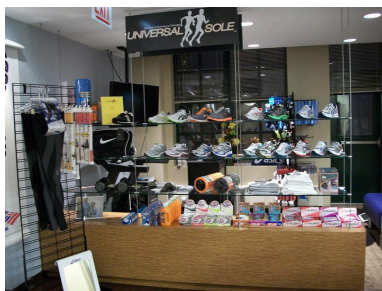

**BRING THIS PRINT OUT IN FOR 10%
OFF YOUR NEXT PURCHASE AT
UNIVERSAL SOLE'S DOWNTOWN
LOCATION @ THE RUNNING
INSTITUTE!**

**UNIVERSAL SOLE @ THE RUNNING INSTITUTE
111 NORTH WABASH
SUITE 1919
CHICAGO, IL 60602
(773) 870-2256
Monday-Friday - 10am - 6pm
www.universalsole.com**

**IF YOU ARE IN THE LOOP, YOU NOW HAVE A UNIVERSAL SOLE TO TAKE CARE
OF ALL OF YOUR RUNNING SHOE NEEDS!**